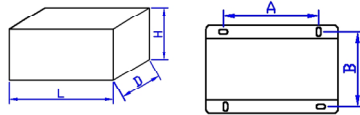

## Specifications

### Dimensions

The dimensions are without external connectors!

- Length (L) = 255mm
- Depth (D) = 180mm
- Height (H) = 90mm
- A: 190mm
- B: 120mm